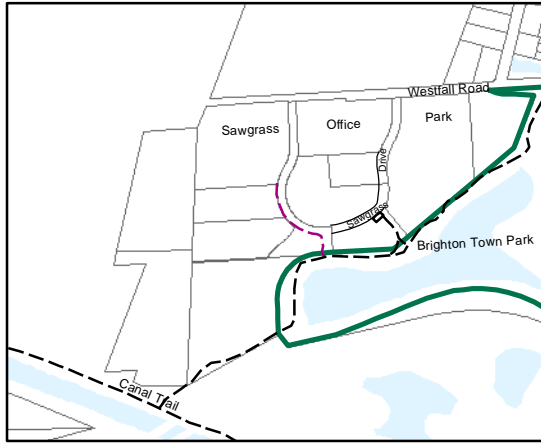

Meridian Centre Park

Brighton Town Park / Sawgrass Drive

Corbett's Glen Nature Park

- Stone Dust Trail
- Wood Chip Trail
- Paved Trail
- Boardwalk
- Sidewalk Trail Connection
- Trail Parking

- Town Park
- County Park