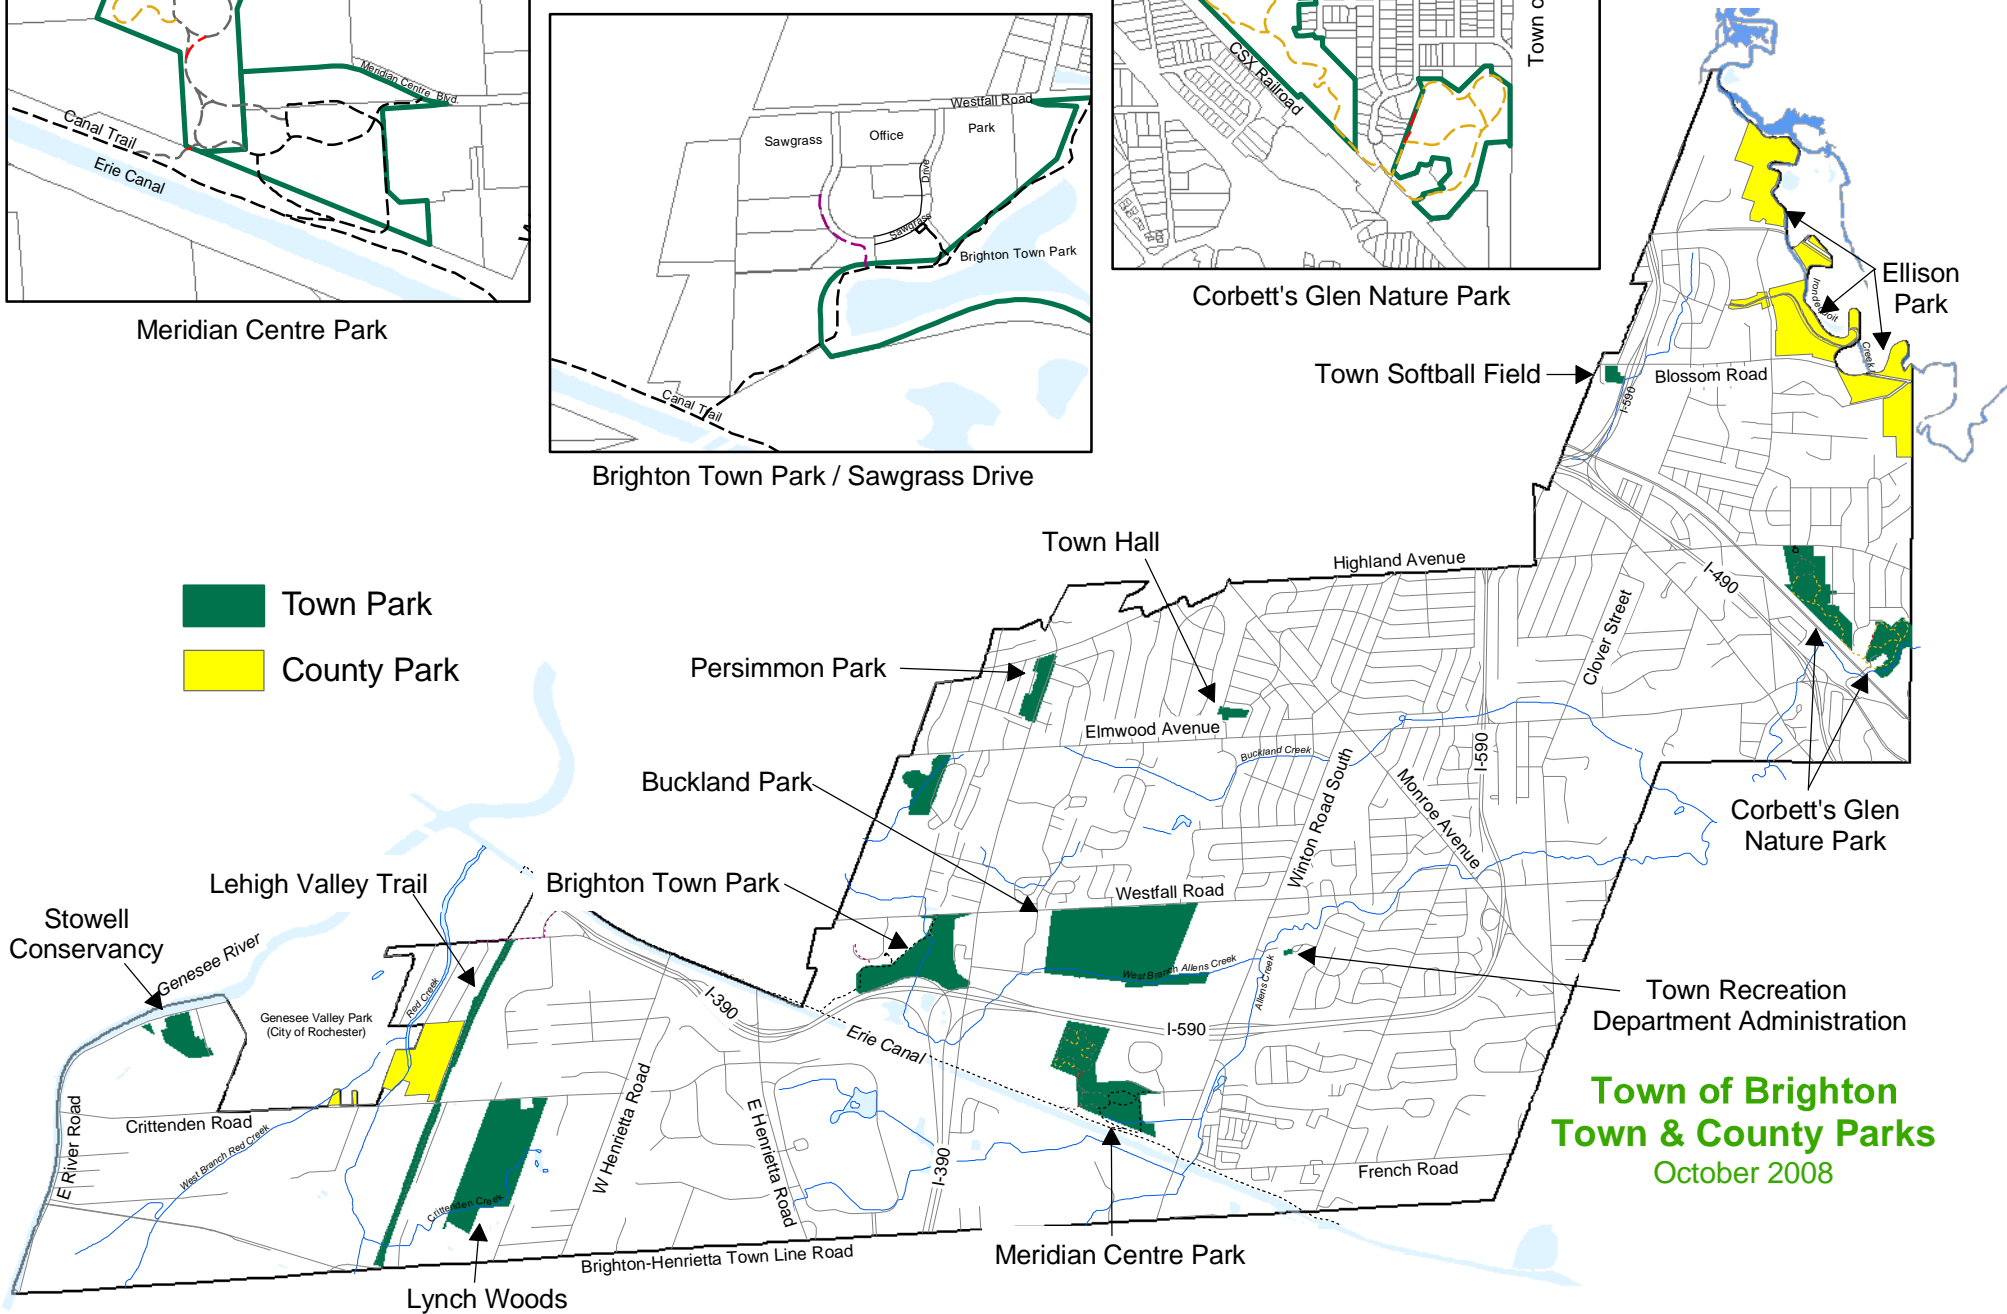

Meridian Centre Park

Brighton Town Park / Sawgrass Drive

Corbett's Glen Nature Park

- Stone Dust Trail
- Wood Chip Trail
- Paved Trail
- Boardwalk
- Sidewalk Trail Connection
- Trail Parking

- Town Park
- County Park

**Town of Brighton  
Town & County Parks  
October 2008**