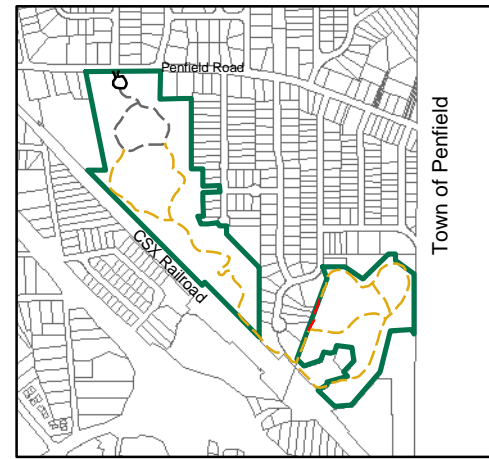

Meridian Centre Park

Brighton Town Park / Sawgrass Drive

Corbett's Glen Nature Park

- Stone Dust Trail
- Wood Chip Trail
- Paved Trail
- Boardwalk
- Sidewalk Trail Connection
- Trail Parking

- Town Park
- County Park